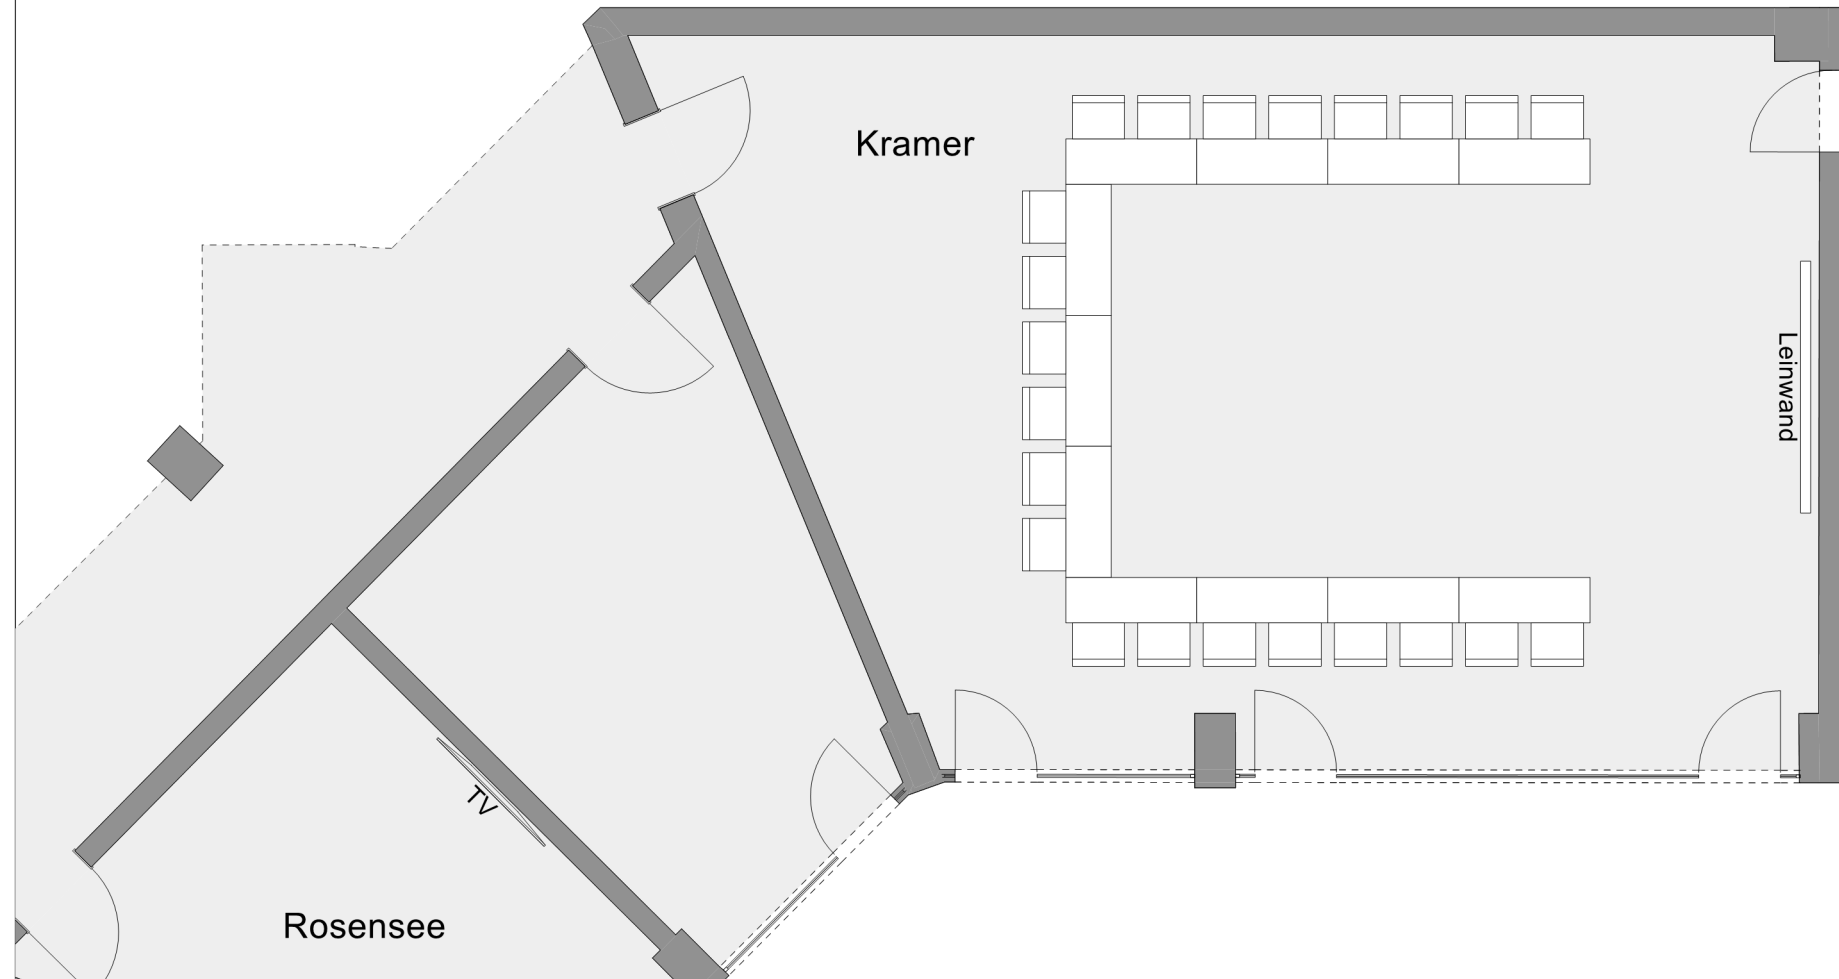

HOTEL AM BADERSEE
ZUGSPITZDORF GRAINAU

Floor:
Floor 4

Room:
Kramer

Setup:
U-form

Persons:
22 Persons

Dream away, breathe in the atmosphere, be inspired and indulge your senses.
Welcome to Hotel am Badersee.